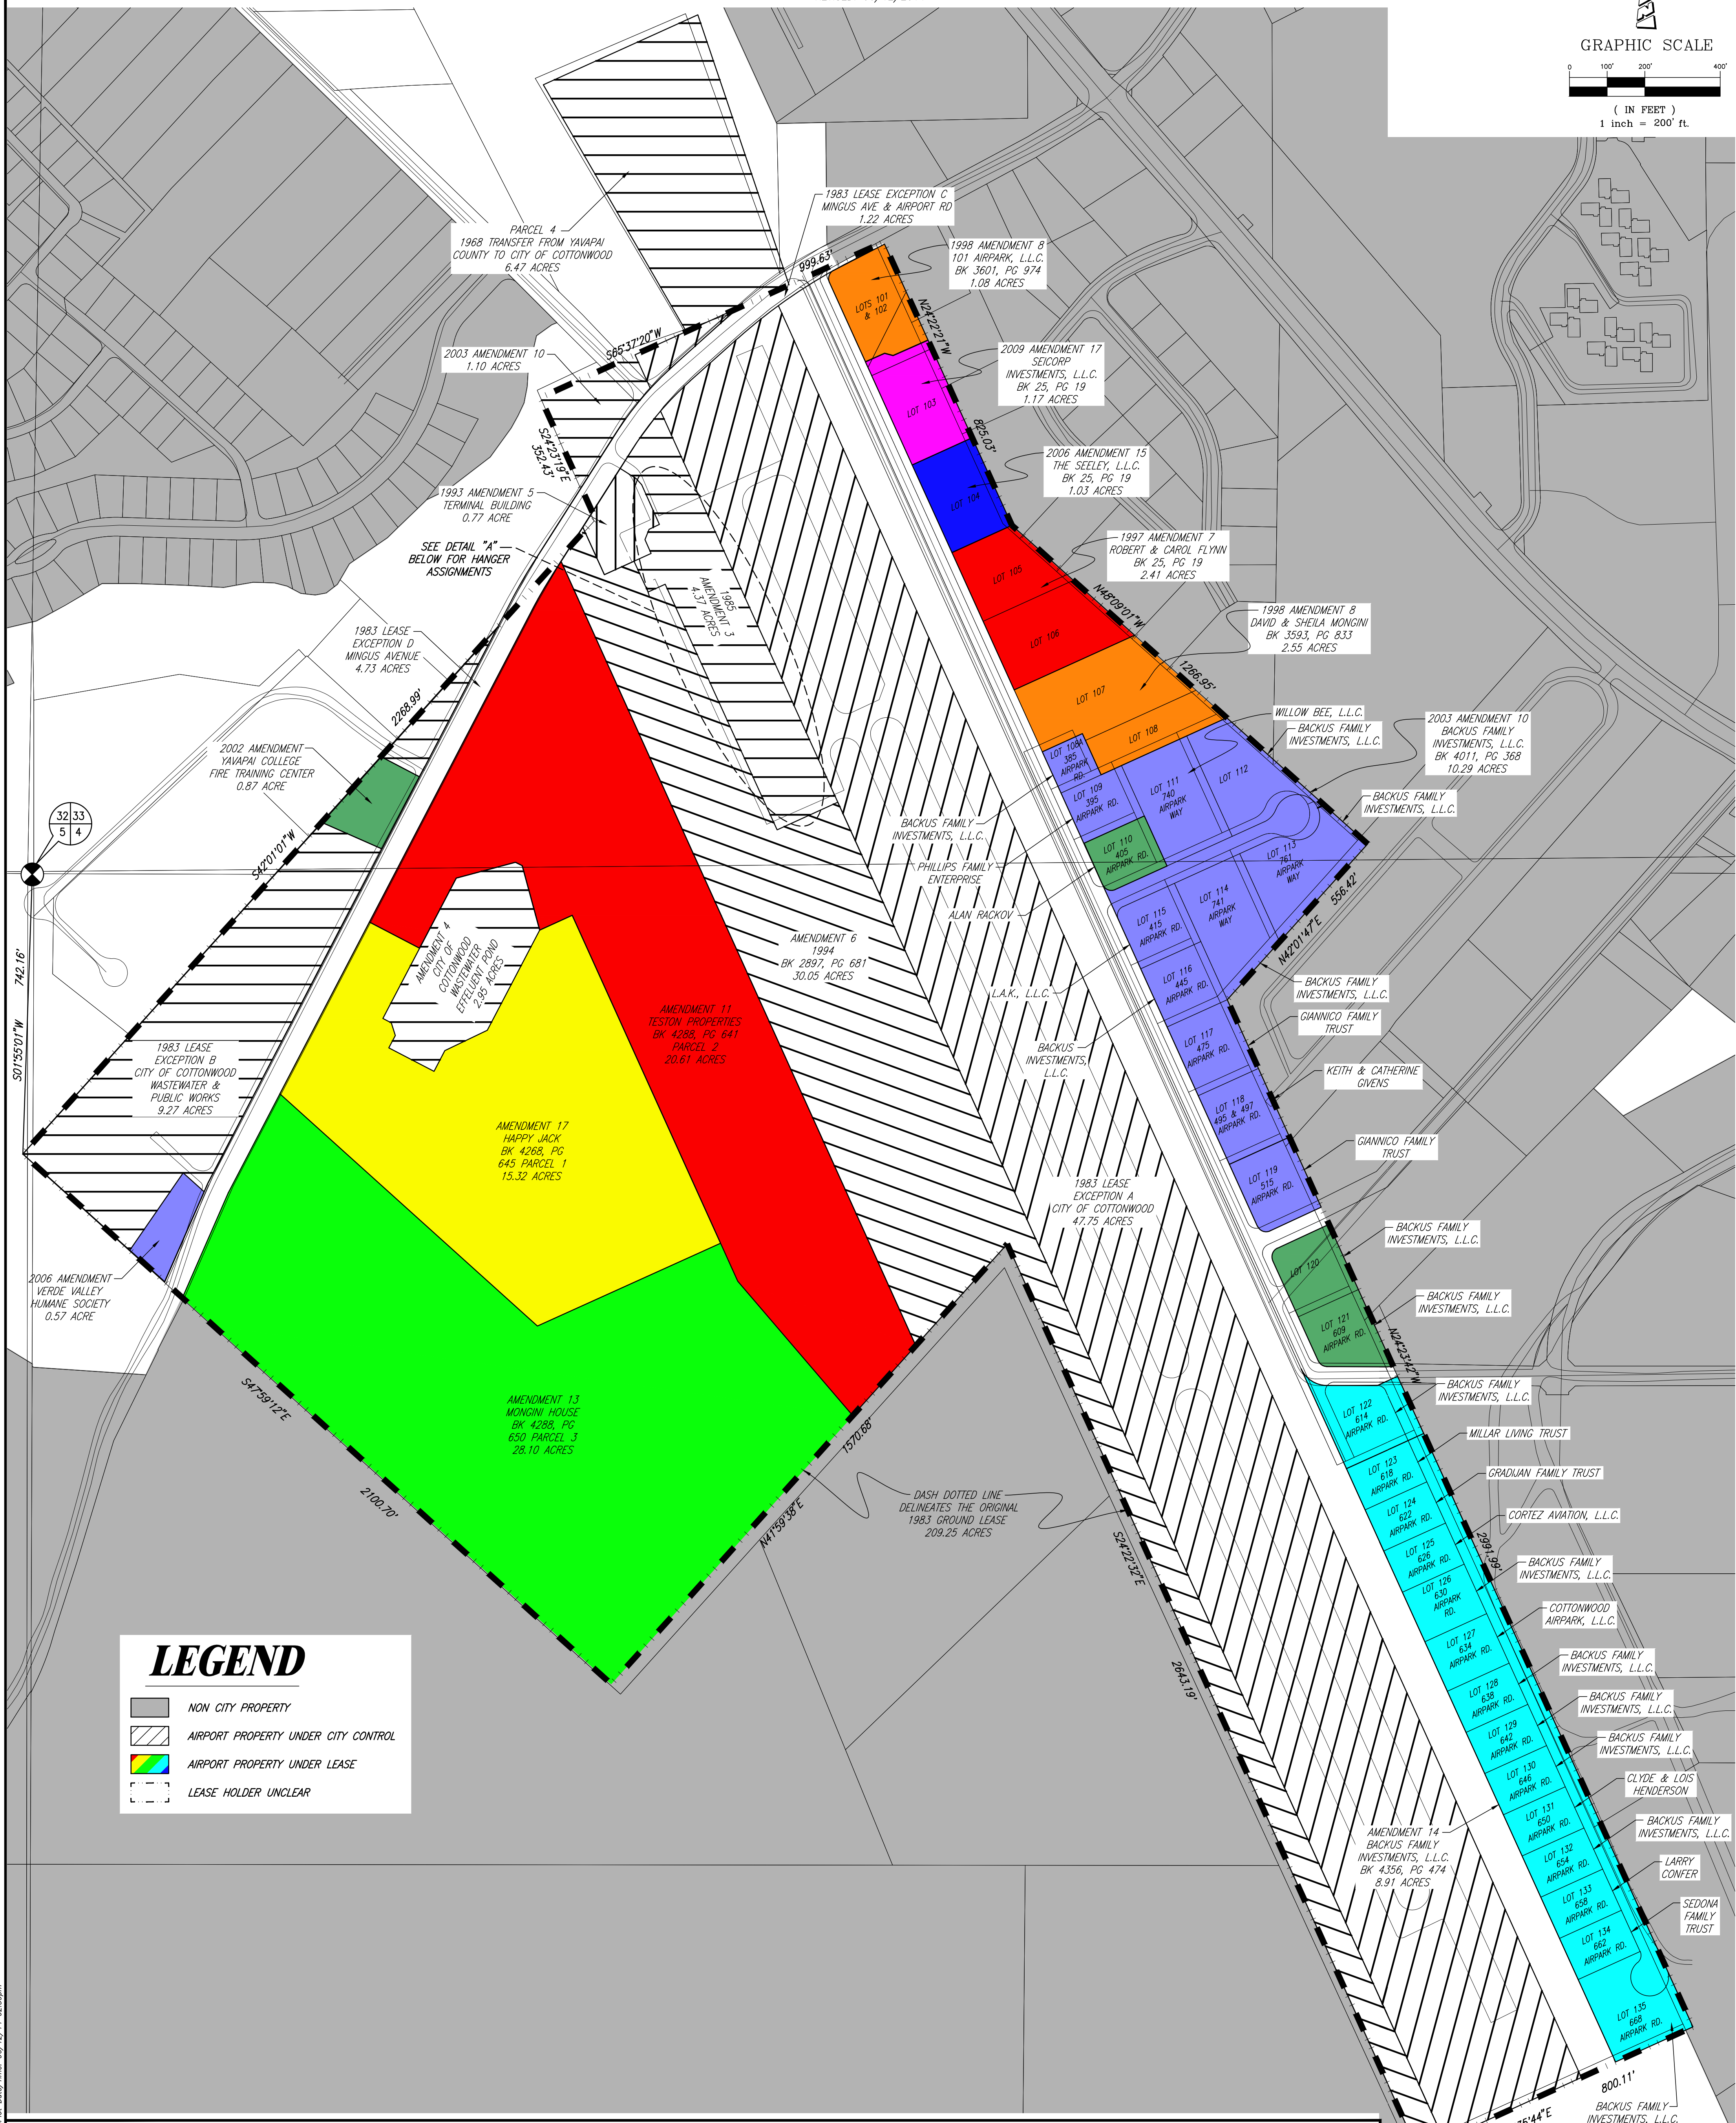

COTTONWOOD AIRPORT LEASE EXHIBIT

REVISED: 06/12/2014

LEGEND

- NON CITY PROPERTY
- AIRPORT PROPERTY UNDER CITY CONTROL
- AIRPORT PROPERTY UNDER LEASE
- LEASE HOLDER UNCLEAR